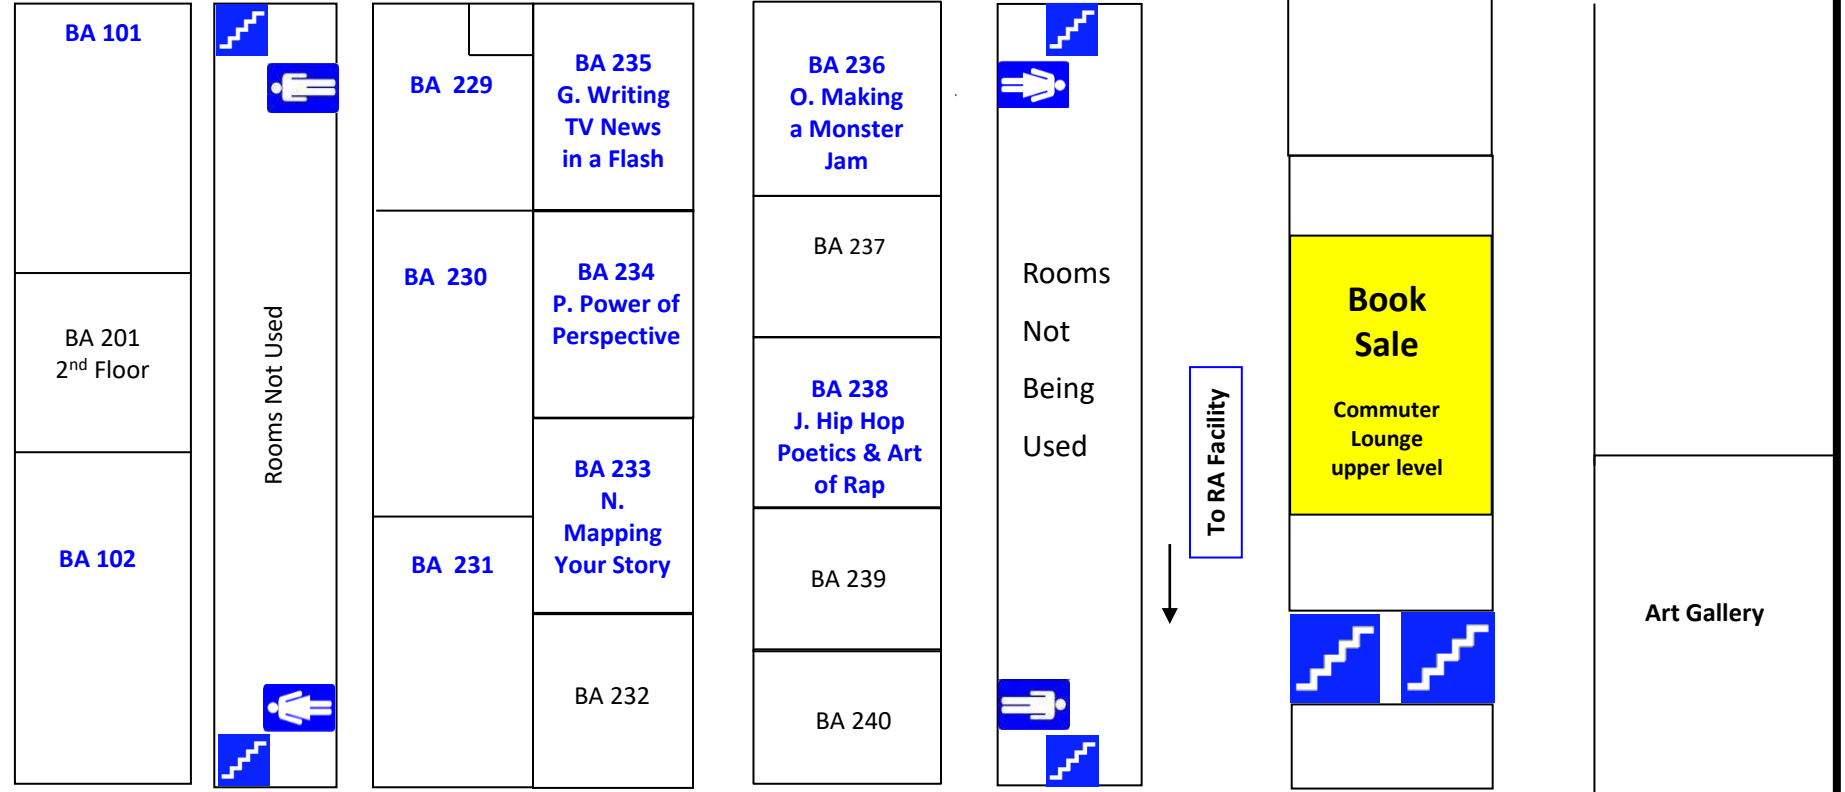

## Charter Hall (CH) - 2nd Floor Bellows Academic (BA) - 2nd Floor

Entrance From Parking Lot (on CH lower level)

To ST, SM, SS

To CH, IL

To CH, IL

To BA

To RA Facility

To FA

To RA for Lunch

To RA

To Student Center

To RA Facility on first floor: Take a left at the second hallway & continue. Follow the horseshoe prints on the floor.

**West**

Drinks Donuts Donuts

Drinks Donuts Donuts

**SMSU - RA Facility**

Doors

Participant drop off by RA Entrance

Line up school lunches along wall

Doors

**South**