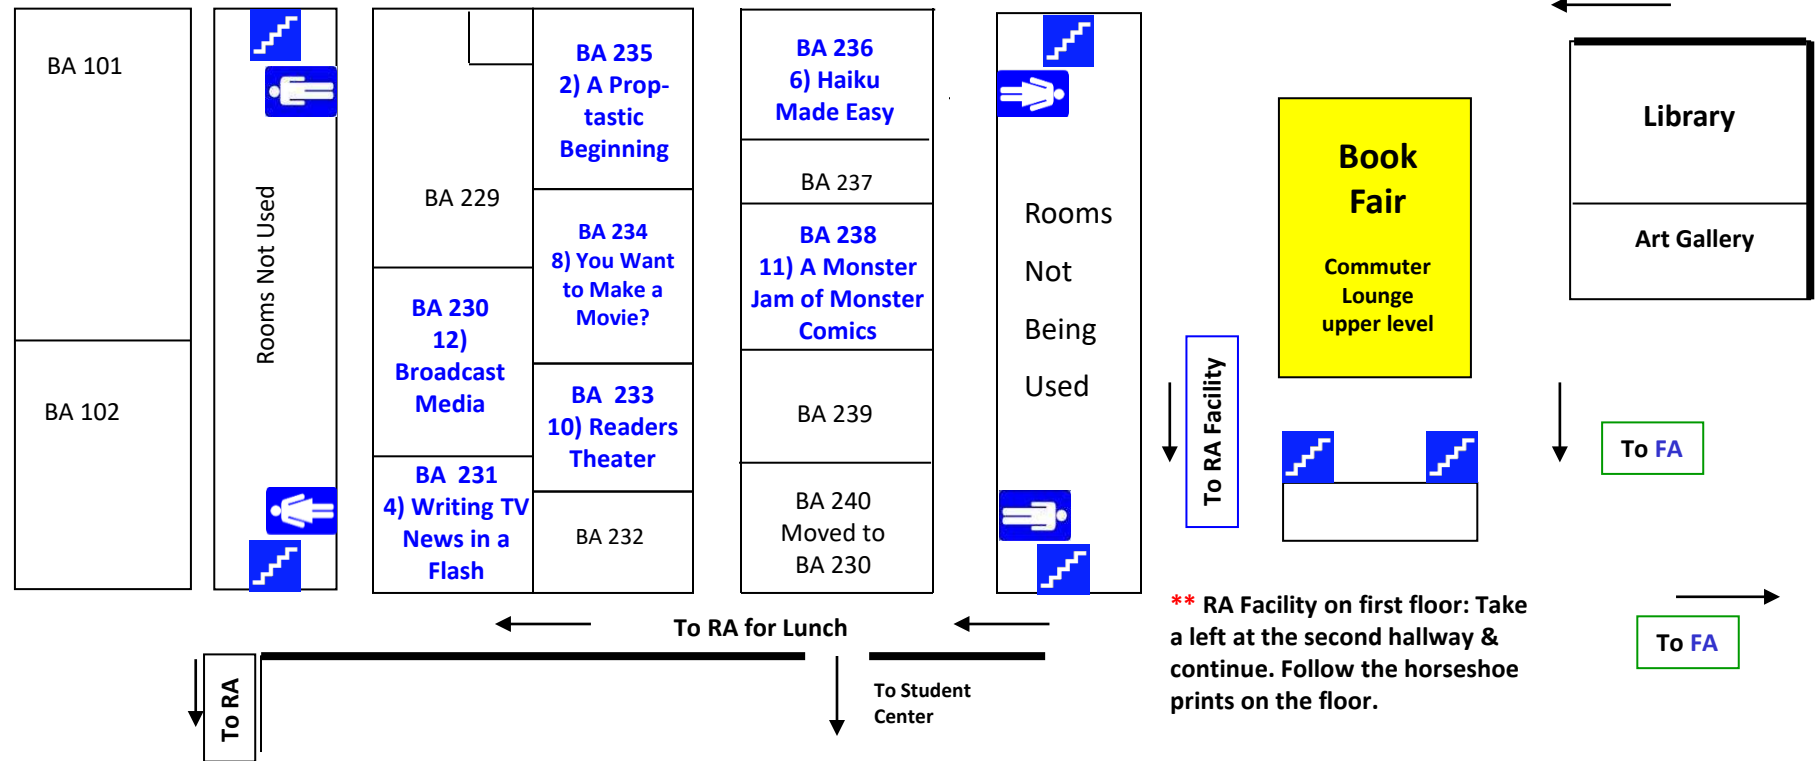

Young Artists – Oct 27, 2021

North ↑

Southwest State University

Charter Hall (CH) - 2nd Floor

Bellows Academic (BA) - 2nd Floor

To ST, SM, SS

To SM, ST, SS

To IL

To CH, IL

To BA

Entrance From Parking Lot (on lower level)

** RA Facility on first floor: Take a left at the second hallway & continue. Follow the horseshoe prints on the floor.

West

Drinks

Drinks

Donuts

PODIUM
Keynote

North

Line up school lunches along wall

Check in area

Line up school lunches here

SMSU - RA Facility

Doors

Participant drop off by RA Entrance

Line up school lunches along wall

Doors

South