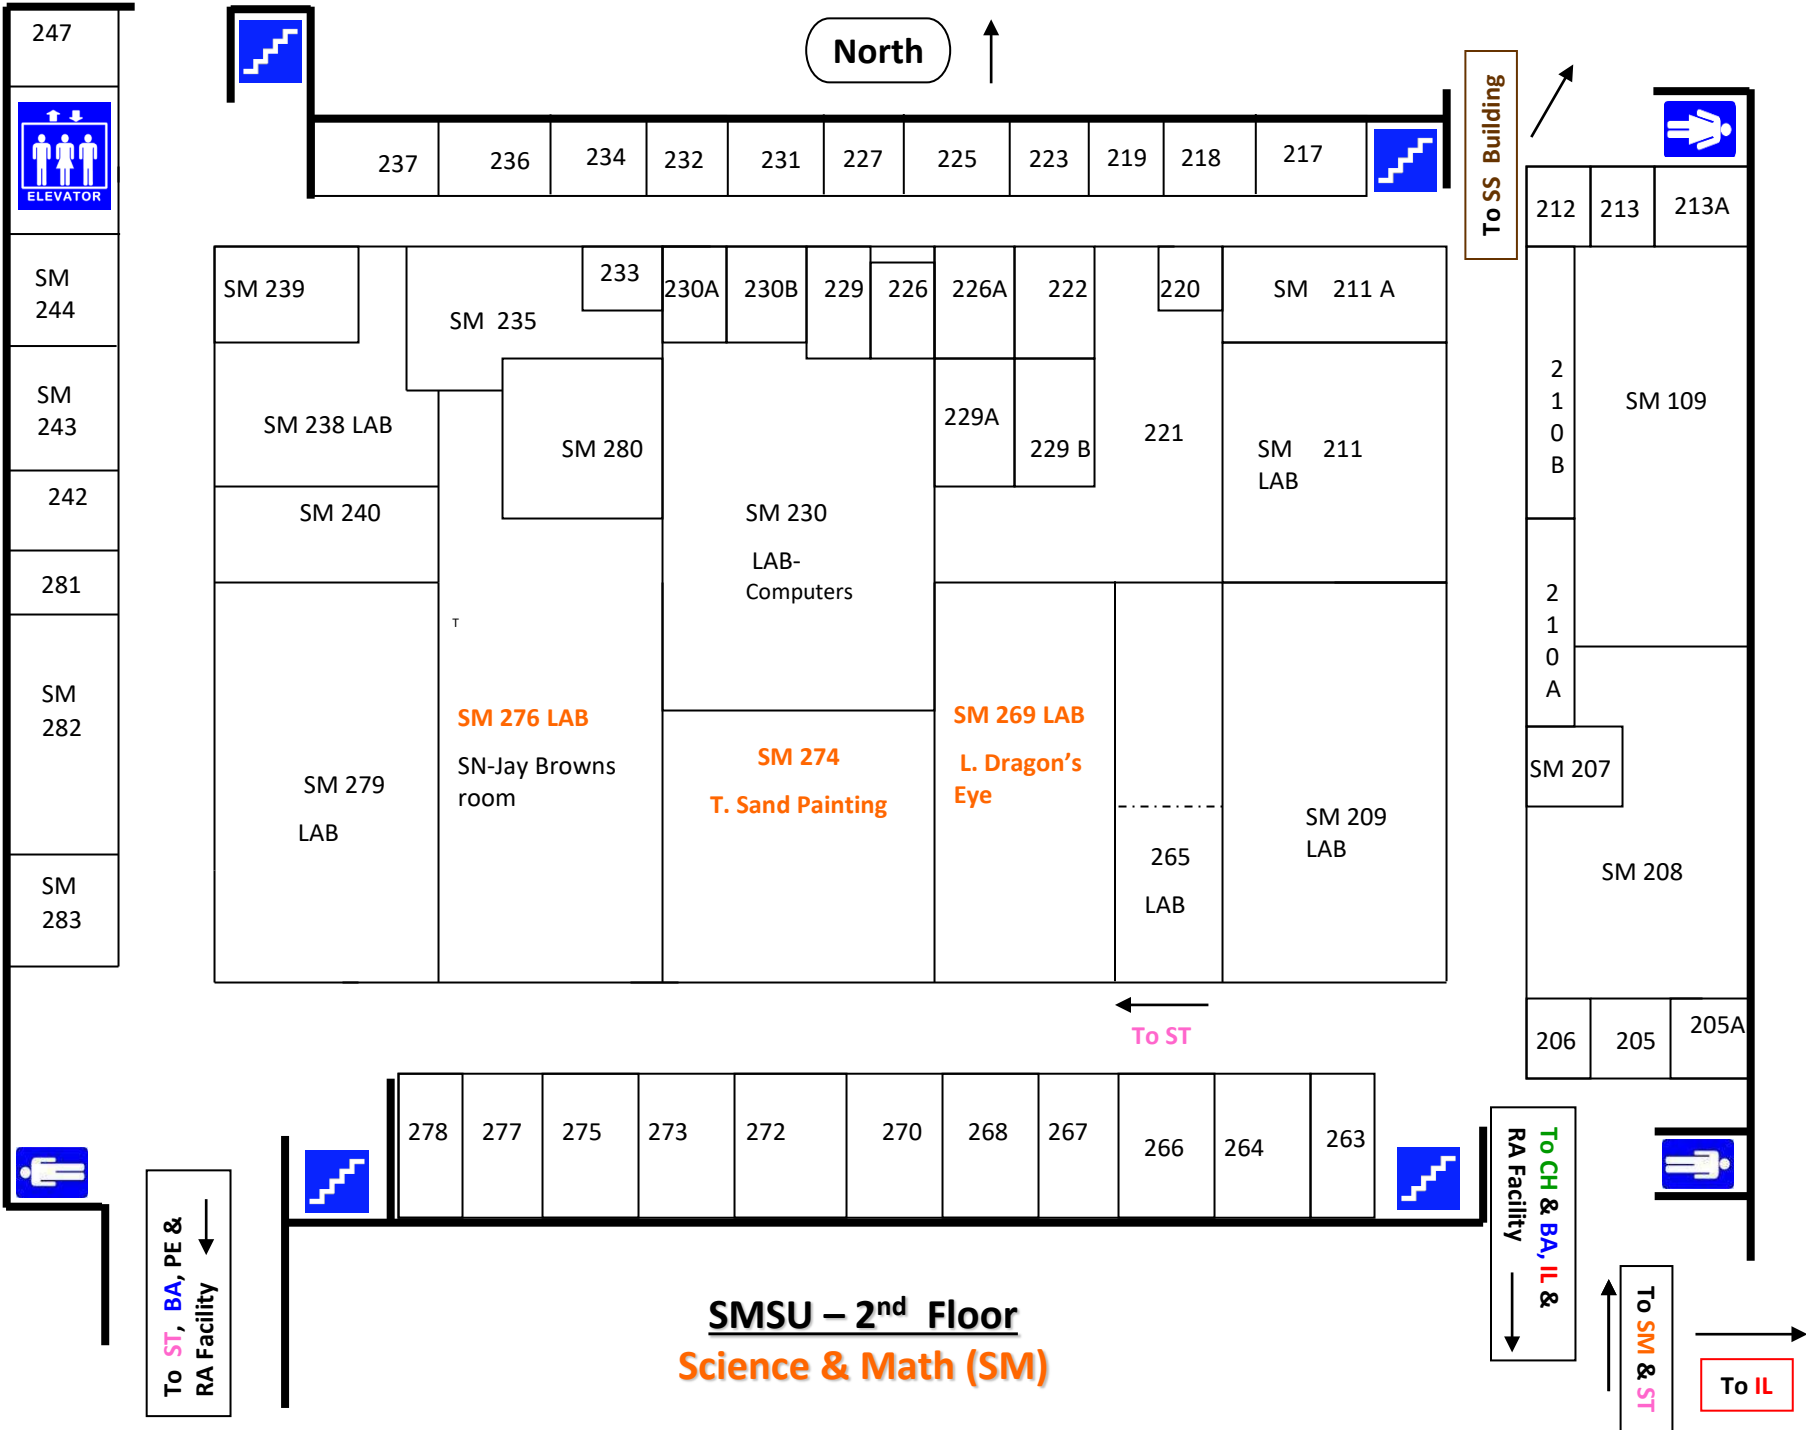

To Parking Lot

SMSU

Charter Hall (CH) - 2nd Floor Bellows Academic (BA) - 2nd Floor

North

Entrance From Parking Lot (on CH lower level)

To ST, SM, SS

To CH, IL

To CH, IL

To BA

To RA Facility

To FA

To RA Facility on first floor: Take a left at the second hallway & continue. Follow the horseshoe prints on the floor.

West

Drinks Donuts Donuts

Drinks Donuts Donuts

Drinks Donuts Donuts

Sign

Bleachers

REFRESHMENT AREA

PODIUM
Keynote

Line up school lunches along wall

North

Check in area

Line up school lunches here

SMSU - RA Facility

Doors

Participant drop off by RA Entrance

Line up school lunches along wall

Doors

South