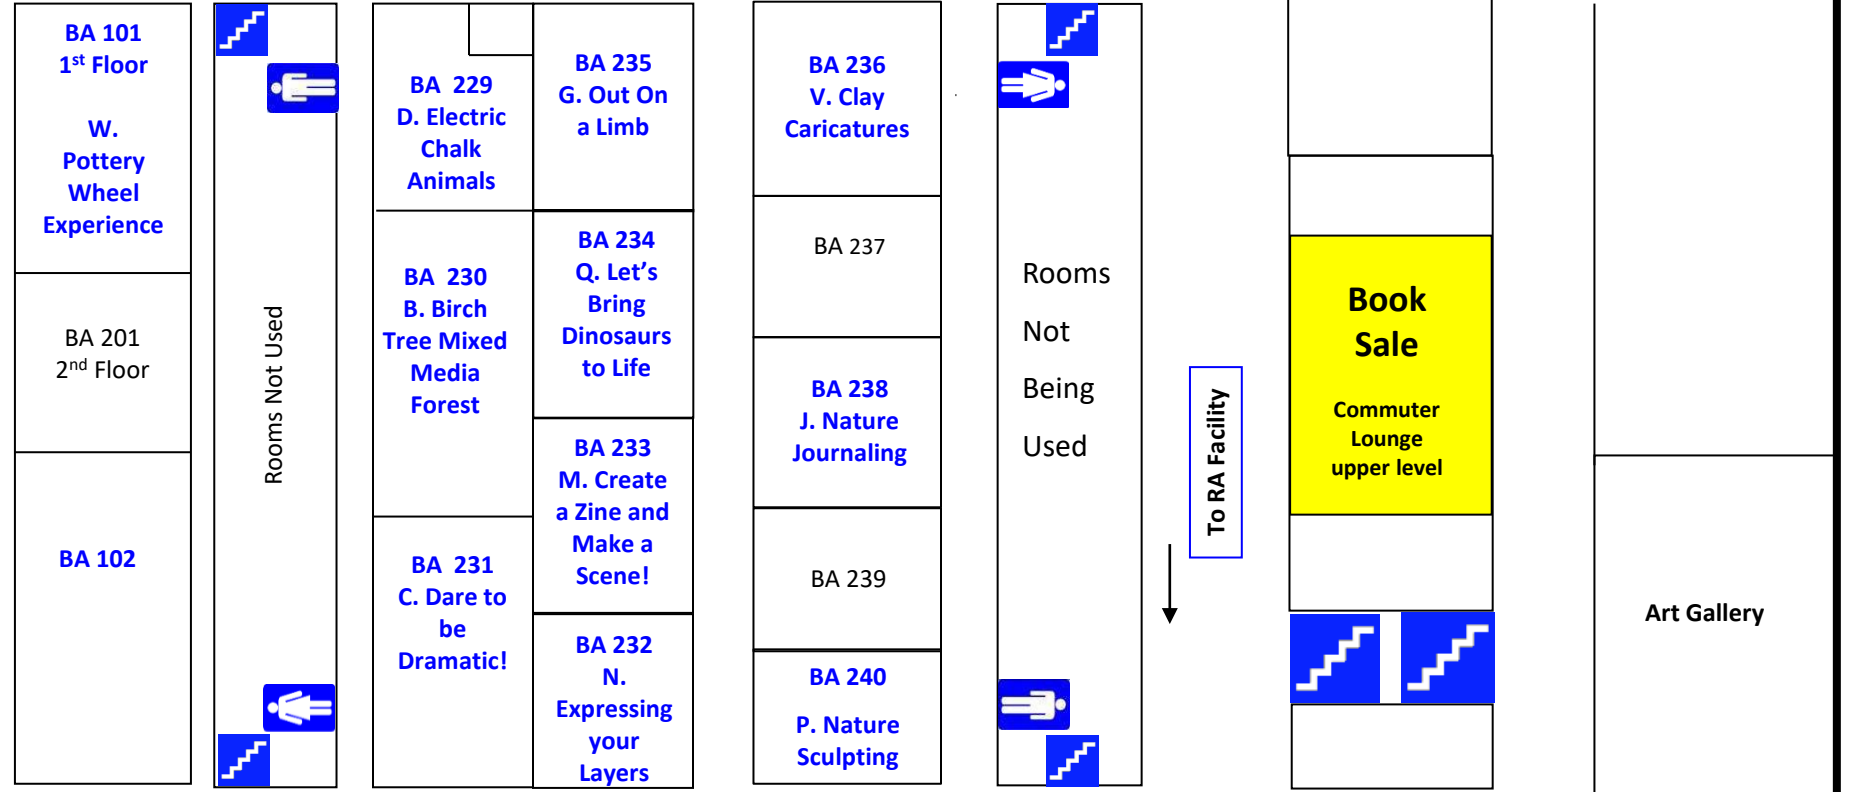

To Parking Lot

SMSU

Charter Hall (CH) - 2nd Floor Bellows Academic (BA) - 2nd Floor

North

Entrance From Parking Lot (on CH lower level)

To ST, SM, SS

To CH, IL

To CH, IL

To BA

To RA Facility

To FA

To RA Facility on first floor: Take a left at the second hallway & continue. Follow the horseshoe prints on the floor.

West

Drinks Donuts Donuts

Drinks Donuts Donuts

Drinks Donuts Donuts

Sign

Bleachers

REFRESHMENT AREA

PODIUM
Keynote

Line up school lunches along wall

North

Check in area

Line up school lunches here

SMSU - RA Facility

Doors

Participant drop off by RA Entrance

Line up school lunches along wall

Doors

South