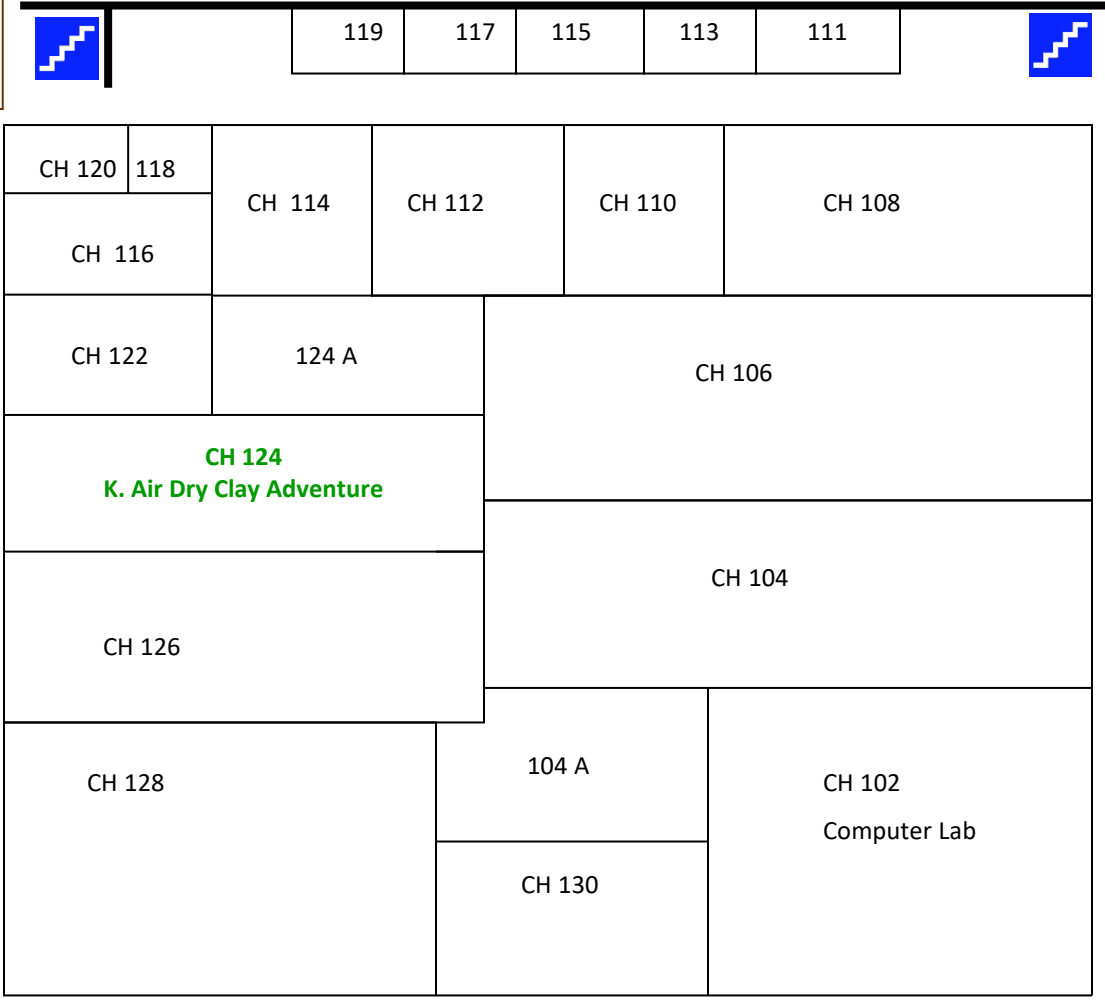

SMSU – 2nd Floor
Charter Hall (CH)
Individualized Learning (IL)
Bellows Academic (BA)
Fine Arts (FA)

North

To SM, ST

To SM, ST, SS

109
107 B

To IL

SMSU – 1st Floor
Charter Hall (CH)

To BA & RA

To Parking Lot

SMSU

Charter Hall (CH) - 2nd Floor Bellows Academic (BA) - 2nd Floor

North

Entrance From Parking Lot (on CH lower level)

To ST, SM, SS

To CH, IL

To CH, IL

To BA

To RA Facility

To FA

To RA Facility on first floor: Take a left at the second hallway & continue. Follow the horseshoe prints on the floor.

West

Drinks Donuts Donuts

Drinks Donuts Donuts

Drinks Donuts Donuts

Sign

Bleachers

REFRESHMENT AREA

PODIUM
Keynote

Line up school lunches along wall

North

Check in area

Line up school lunches here